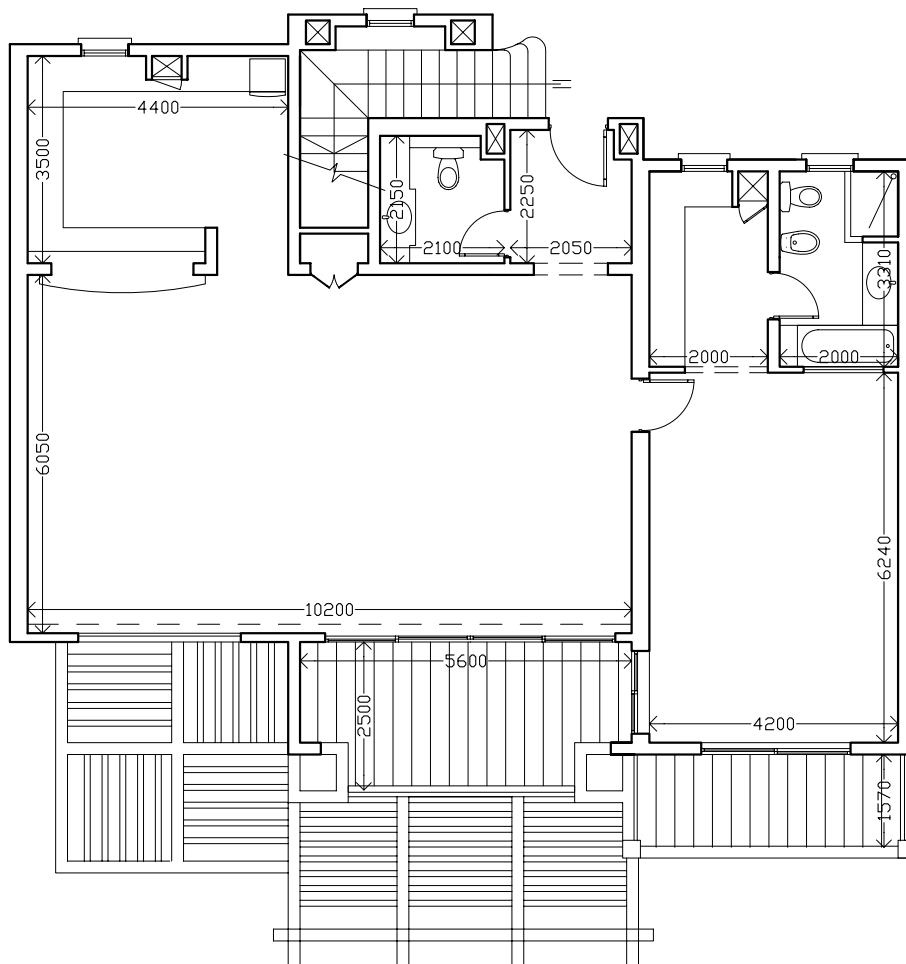

## 1 Bedroom Apartment - Type B

Areas	Gross m <sup>2</sup>	Net m <sup>2</sup>
Indoors	102	89
Terraces	17	12

**The Soma BreeZe Hotel Residences**  
**1 Bedroom Apartment - Type C**

Areas	Gross m <sup>2</sup>	Net m <sup>2</sup>
Indoors	155	127
Terraces	24	19