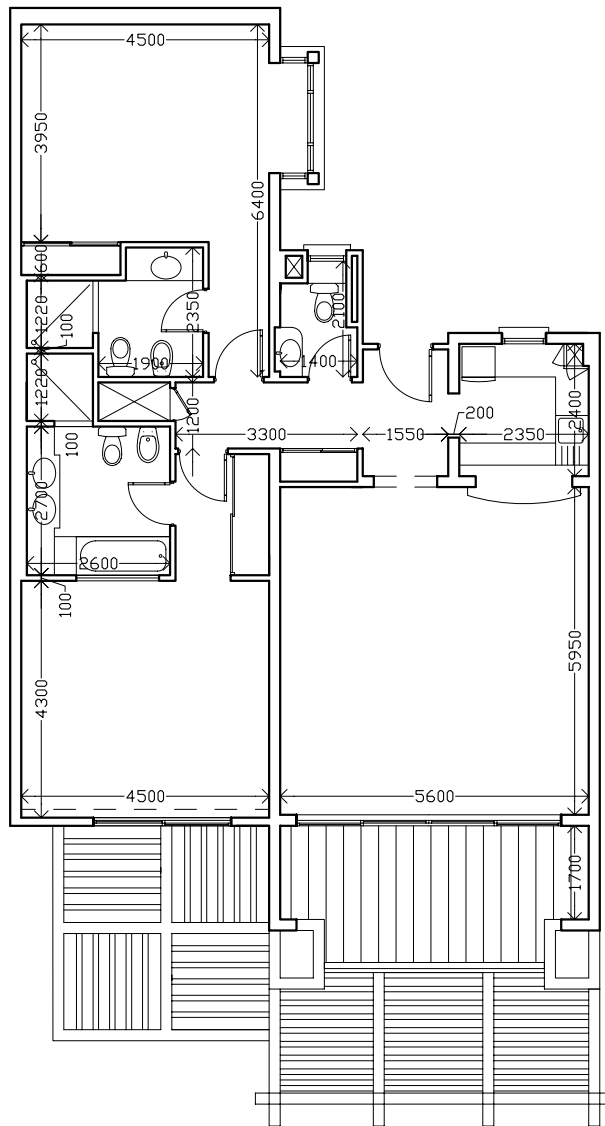

The Soma BreeZe Hotel Residences

2 Bedroom Apartment - Type E

Areas	Gross m²	Net m²
Indoors	128	112
Terraces	17	13