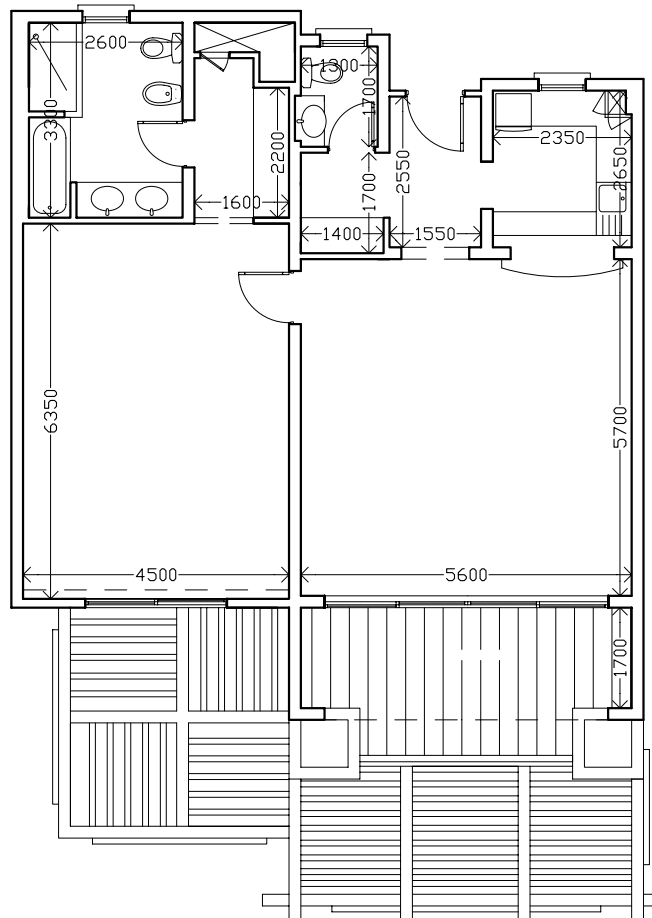

The Soma BreeZe Hotel Residences

1 Bedroom Apartment - Type B

Areas	Gross m²	Net m²
Indoors	102	89
Terraces	17	12