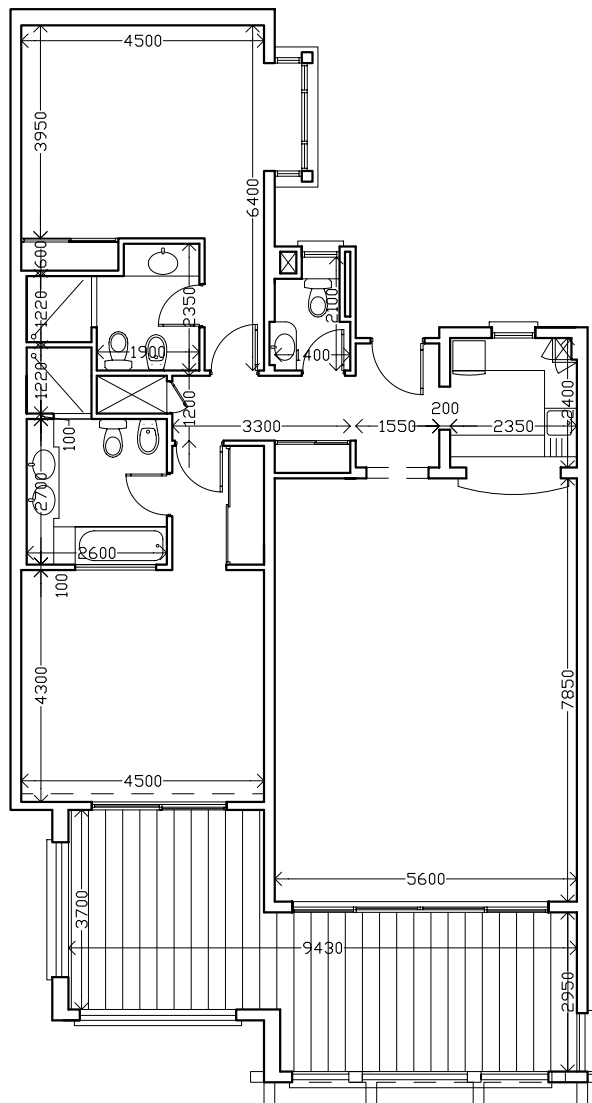

## 1 Bedroom Apartment - Type B

Areas	Gross m <sup>2</sup>	Net m <sup>2</sup>
Indoors	102	89
Terraces	17	12

**The Soma BreeZe Hotel Residences**  
**1 Bedroom Apartment - Type C**

Areas	Gross m <sup>2</sup>	Net m <sup>2</sup>
Indoors	155	127
Terraces	24	19

## The Soma BreeZe Hotel Residences 2 Bedroom Apartment - Type D

Areas	Gross m <sup>2</sup>	Net m <sup>2</sup>
Indoors	140	122
Terraces	34	30