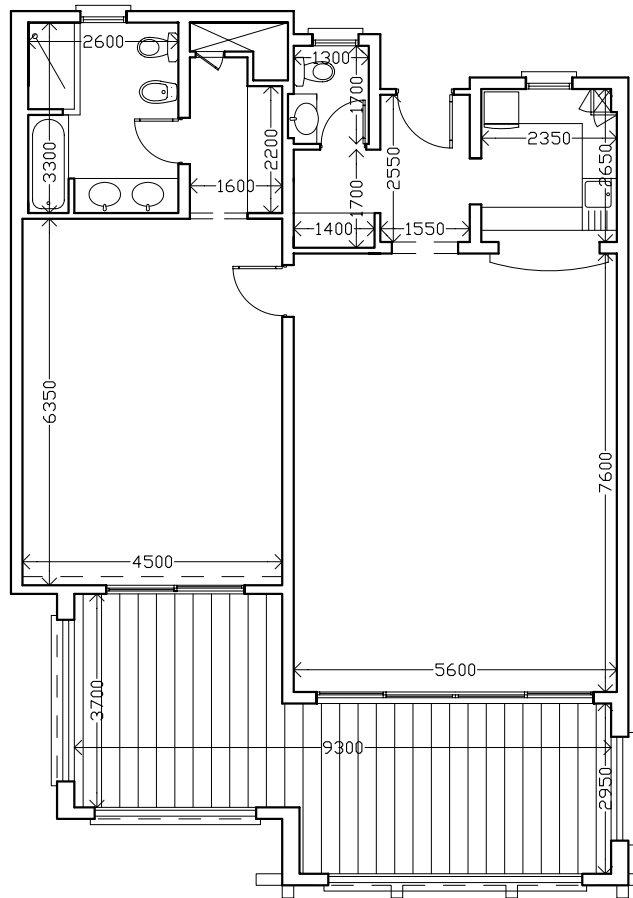

## 1 Bedroom Apartment - Type A

Areas	Gross m <sup>2</sup>	Net m <sup>2</sup>
Indoors	114	100
Terraces	34	30